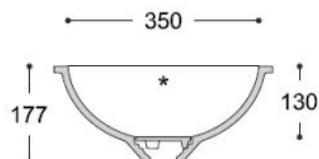

TOP VIEW

cross - section

cross - section

CROSS-SECTION

CROSS-SECTION

Corian® wastafels – stock GESIBOIS-abc

Serenity-7510

Serenity-7520

top view

top view

cross - section

cross - section

cross - section