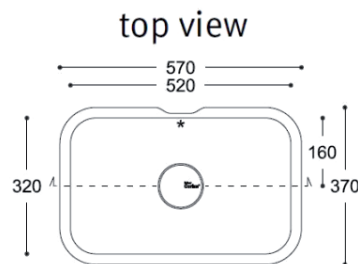

Corian® wastafels – stock GESIBOIS-abc

Relax-7320